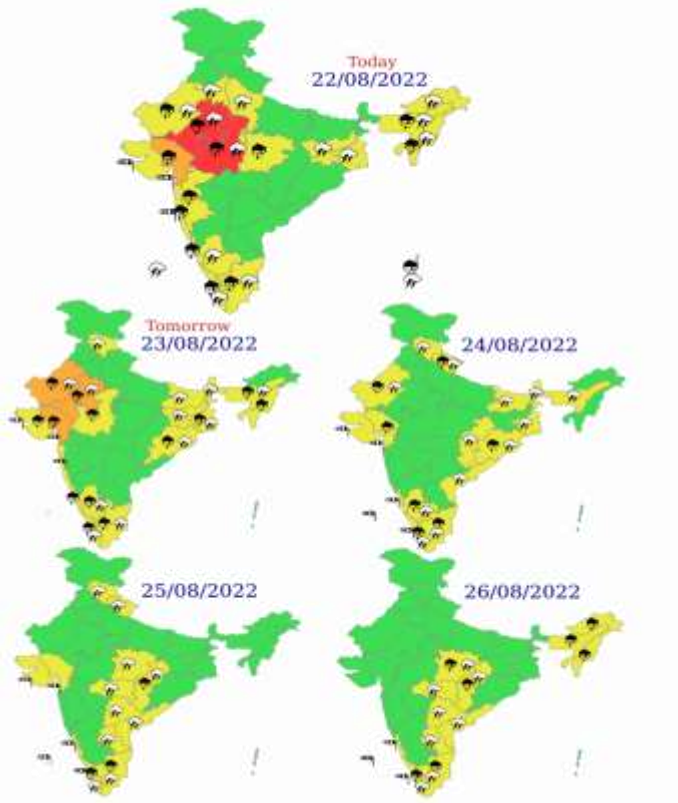

HEAVY RAINFALL WARNING BASED ON 0300 UTC OF 21st AUGUST, 2022

21st August: Rainfall at most places with heavy to extremely heavy falls at isolated places are very likely over West Madhya Pradesh. Rainfall at most places is very likely with heavy to very heavy rainfall at isolated places over East Rajasthan and East Madhya Pradesh. Heavy rainfall at isolated places is very likely over southeast & southwest Uttar Pradesh, Vidarbha and Chhattisgarh.

22nd August: Rainfall at most places with heavy to extremely heavy rainfall at isolated places very likely over west Madhya Pradesh and East Rajasthan; heavy to very heavy rainfall at isolated places over Madhya Maharashtra and heavy rainfall at isolated places over West Rajasthan and North Gujarat region.

23rd August: Rainfall at most places with heavy to very heavy rainfall at isolated places is likely over south Rajasthan & adjoining North Gujarat and heavy rainfall at isolated places over Madhya Maharashtra.

24th August: Rainfall at most places with heavy rainfall at isolated places is likely over Southwest Rajasthan.

Heavy Rain

Strong Winds

Frost

Heavy Snow

Visibility

Cold Wave

Thunderstorm